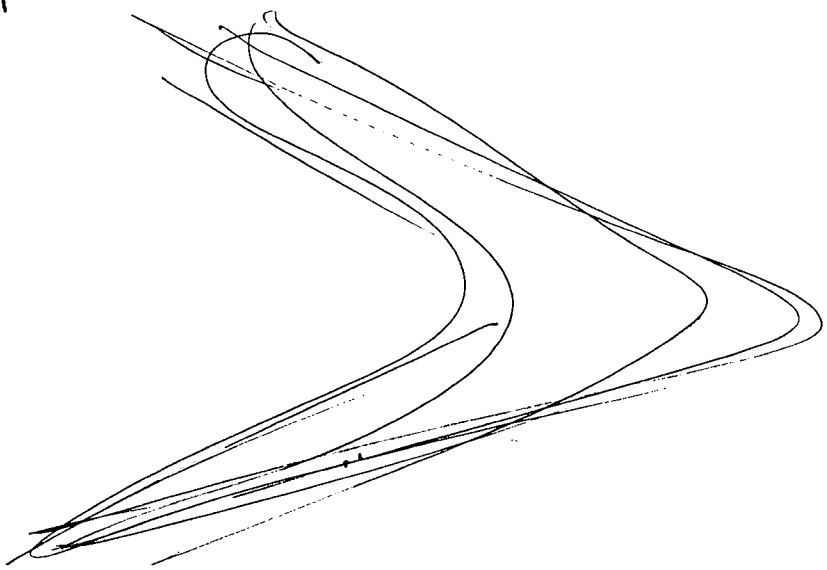

CL#0330

[more to the target]

R
Home
A/one
7:07pm
3-31-11

Ad
pyramid

[more to the target 2]

[Handwritten signature]

Printed sign
white fox

swan
cove
north
white
top

(C)

SC:
Cat

bird
moth

Spall
Föjter
Caret

bread

Structure

ADL
links
over
placemat
JFO

Gray
metallic
Instyle
Complicated